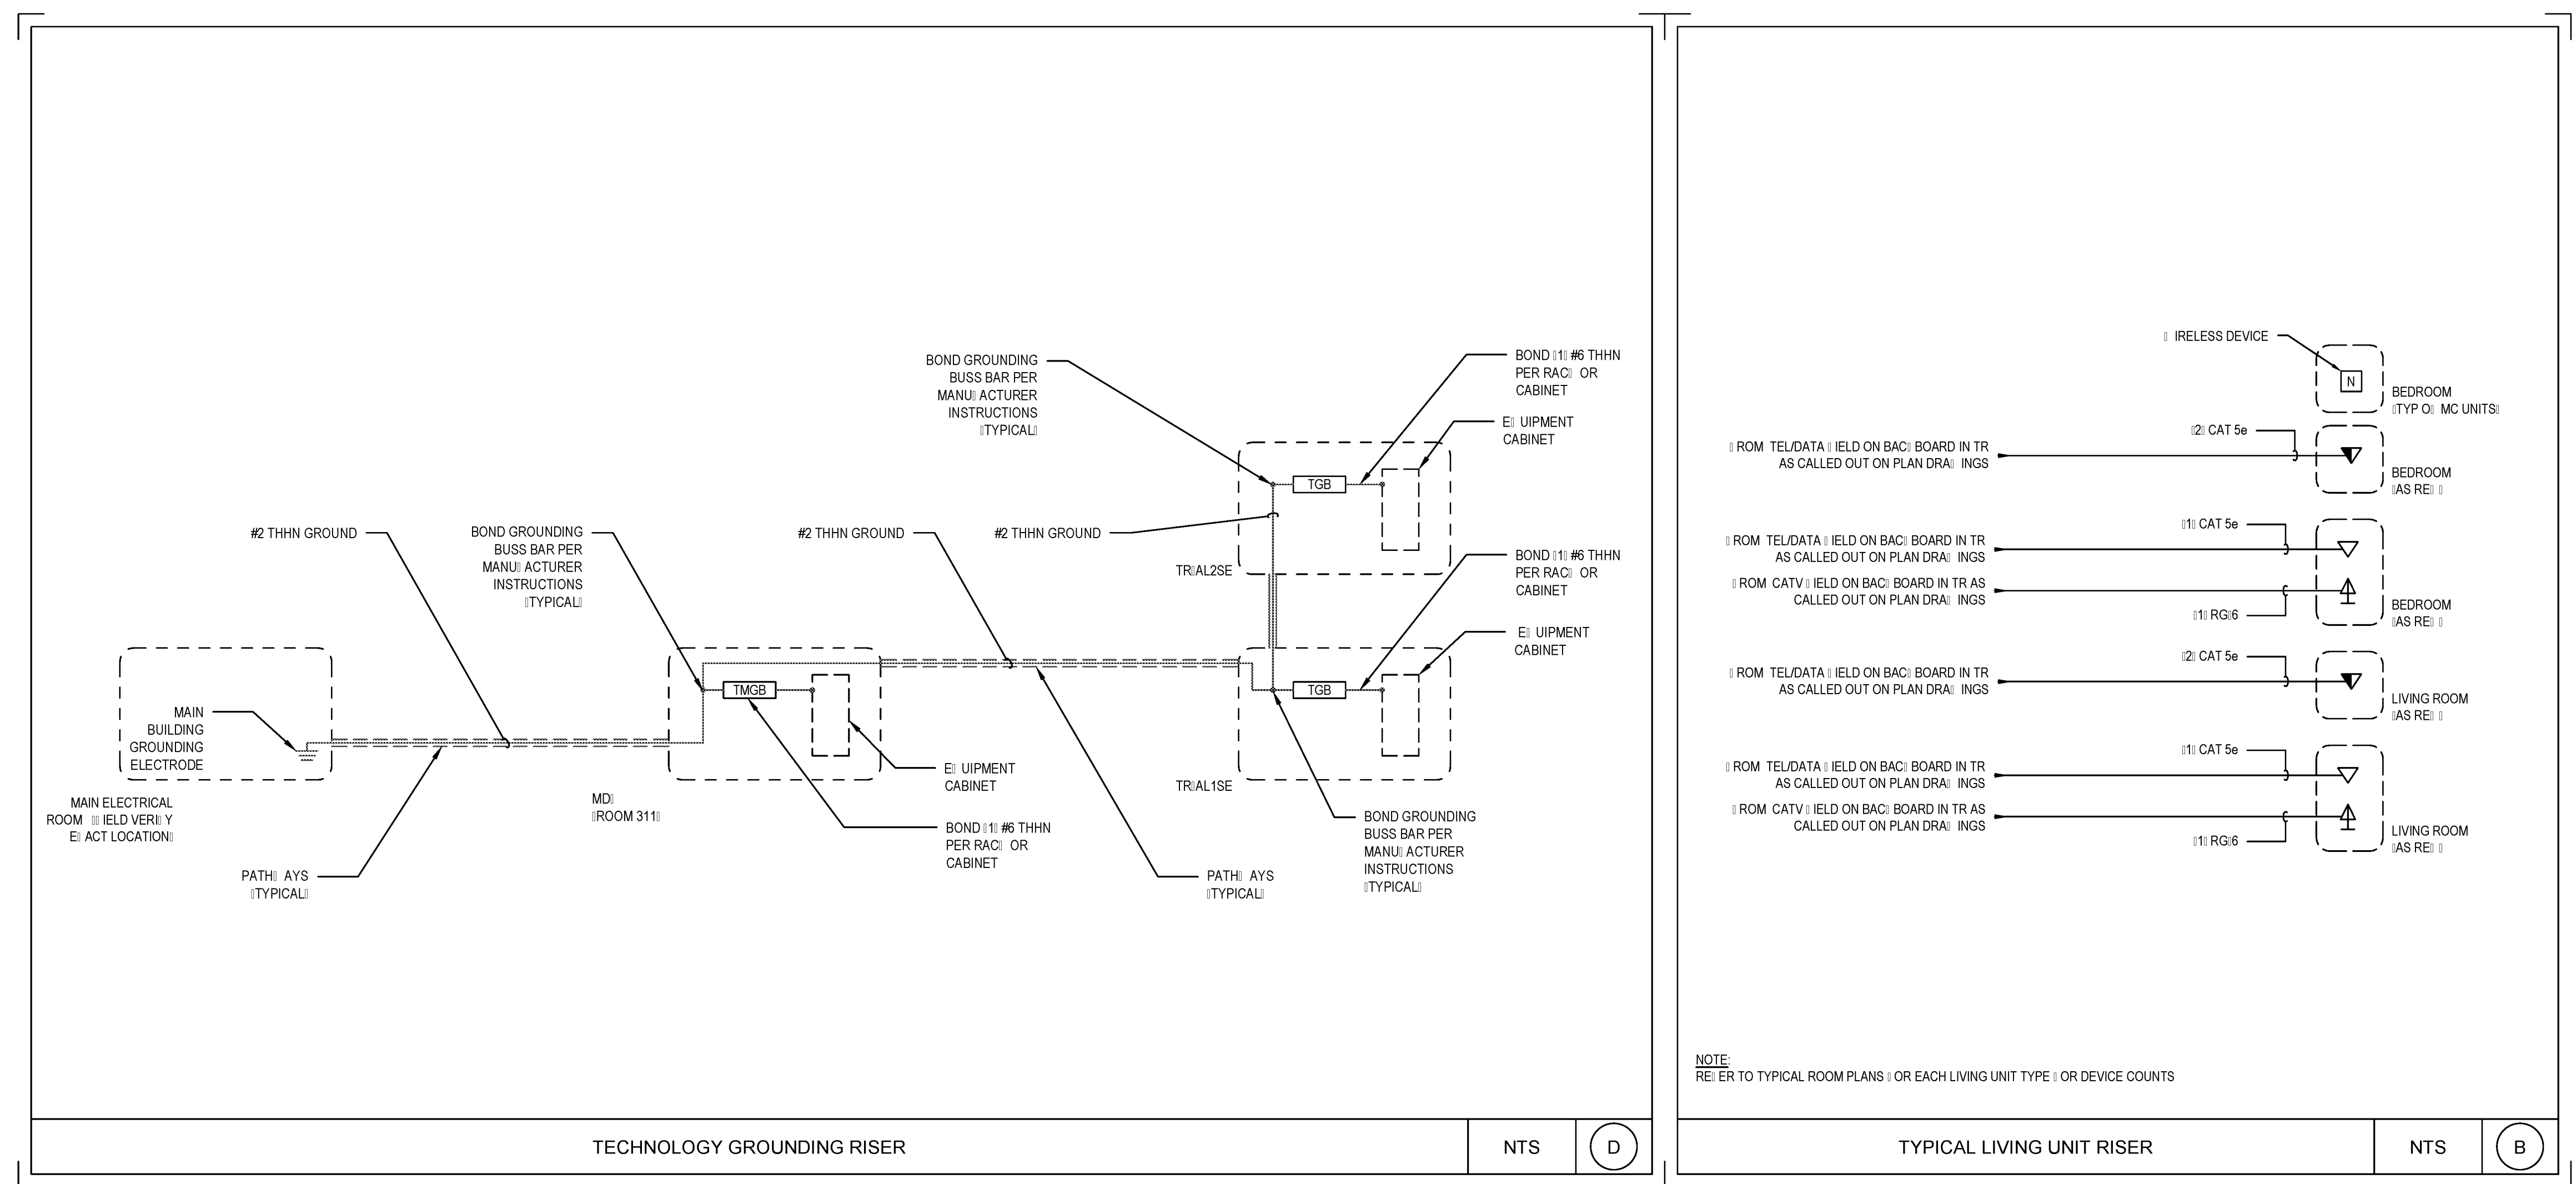

pi architects
3500 Jefferson St. Suite 303
Austin, TX 78731
P: (512) 231-1910
F: (512) 231-1950
www.piarch.com

architecture + master planning
interior architecture

**WATERSTONE AT BATON ROUGE
ASSISTED LIVING & MEMORY CARE**
SIEGEN LANE
BATON ROUGE, LA 70810

ISSUE:
**QA
CONSTRUCTION
DOCUMENTS**

©2016 PI ARCHITECTS, INC.

REVISIONS:

DATE:
03/03/2016
PROJECT NUMBER:
14017
SHEET TITLE:
TELECOM/SECURITY/AV
ELECTRONICS
TYPICAL DEVICE RISER
DIAGRAMS

SHEET:
T3.3

BIM Server: S:\V\F2015 - BIM Server\174017 Concordia Baton Rouge | Ver: 18.001 | Monday, February 22, 2016 | 11:44 PM