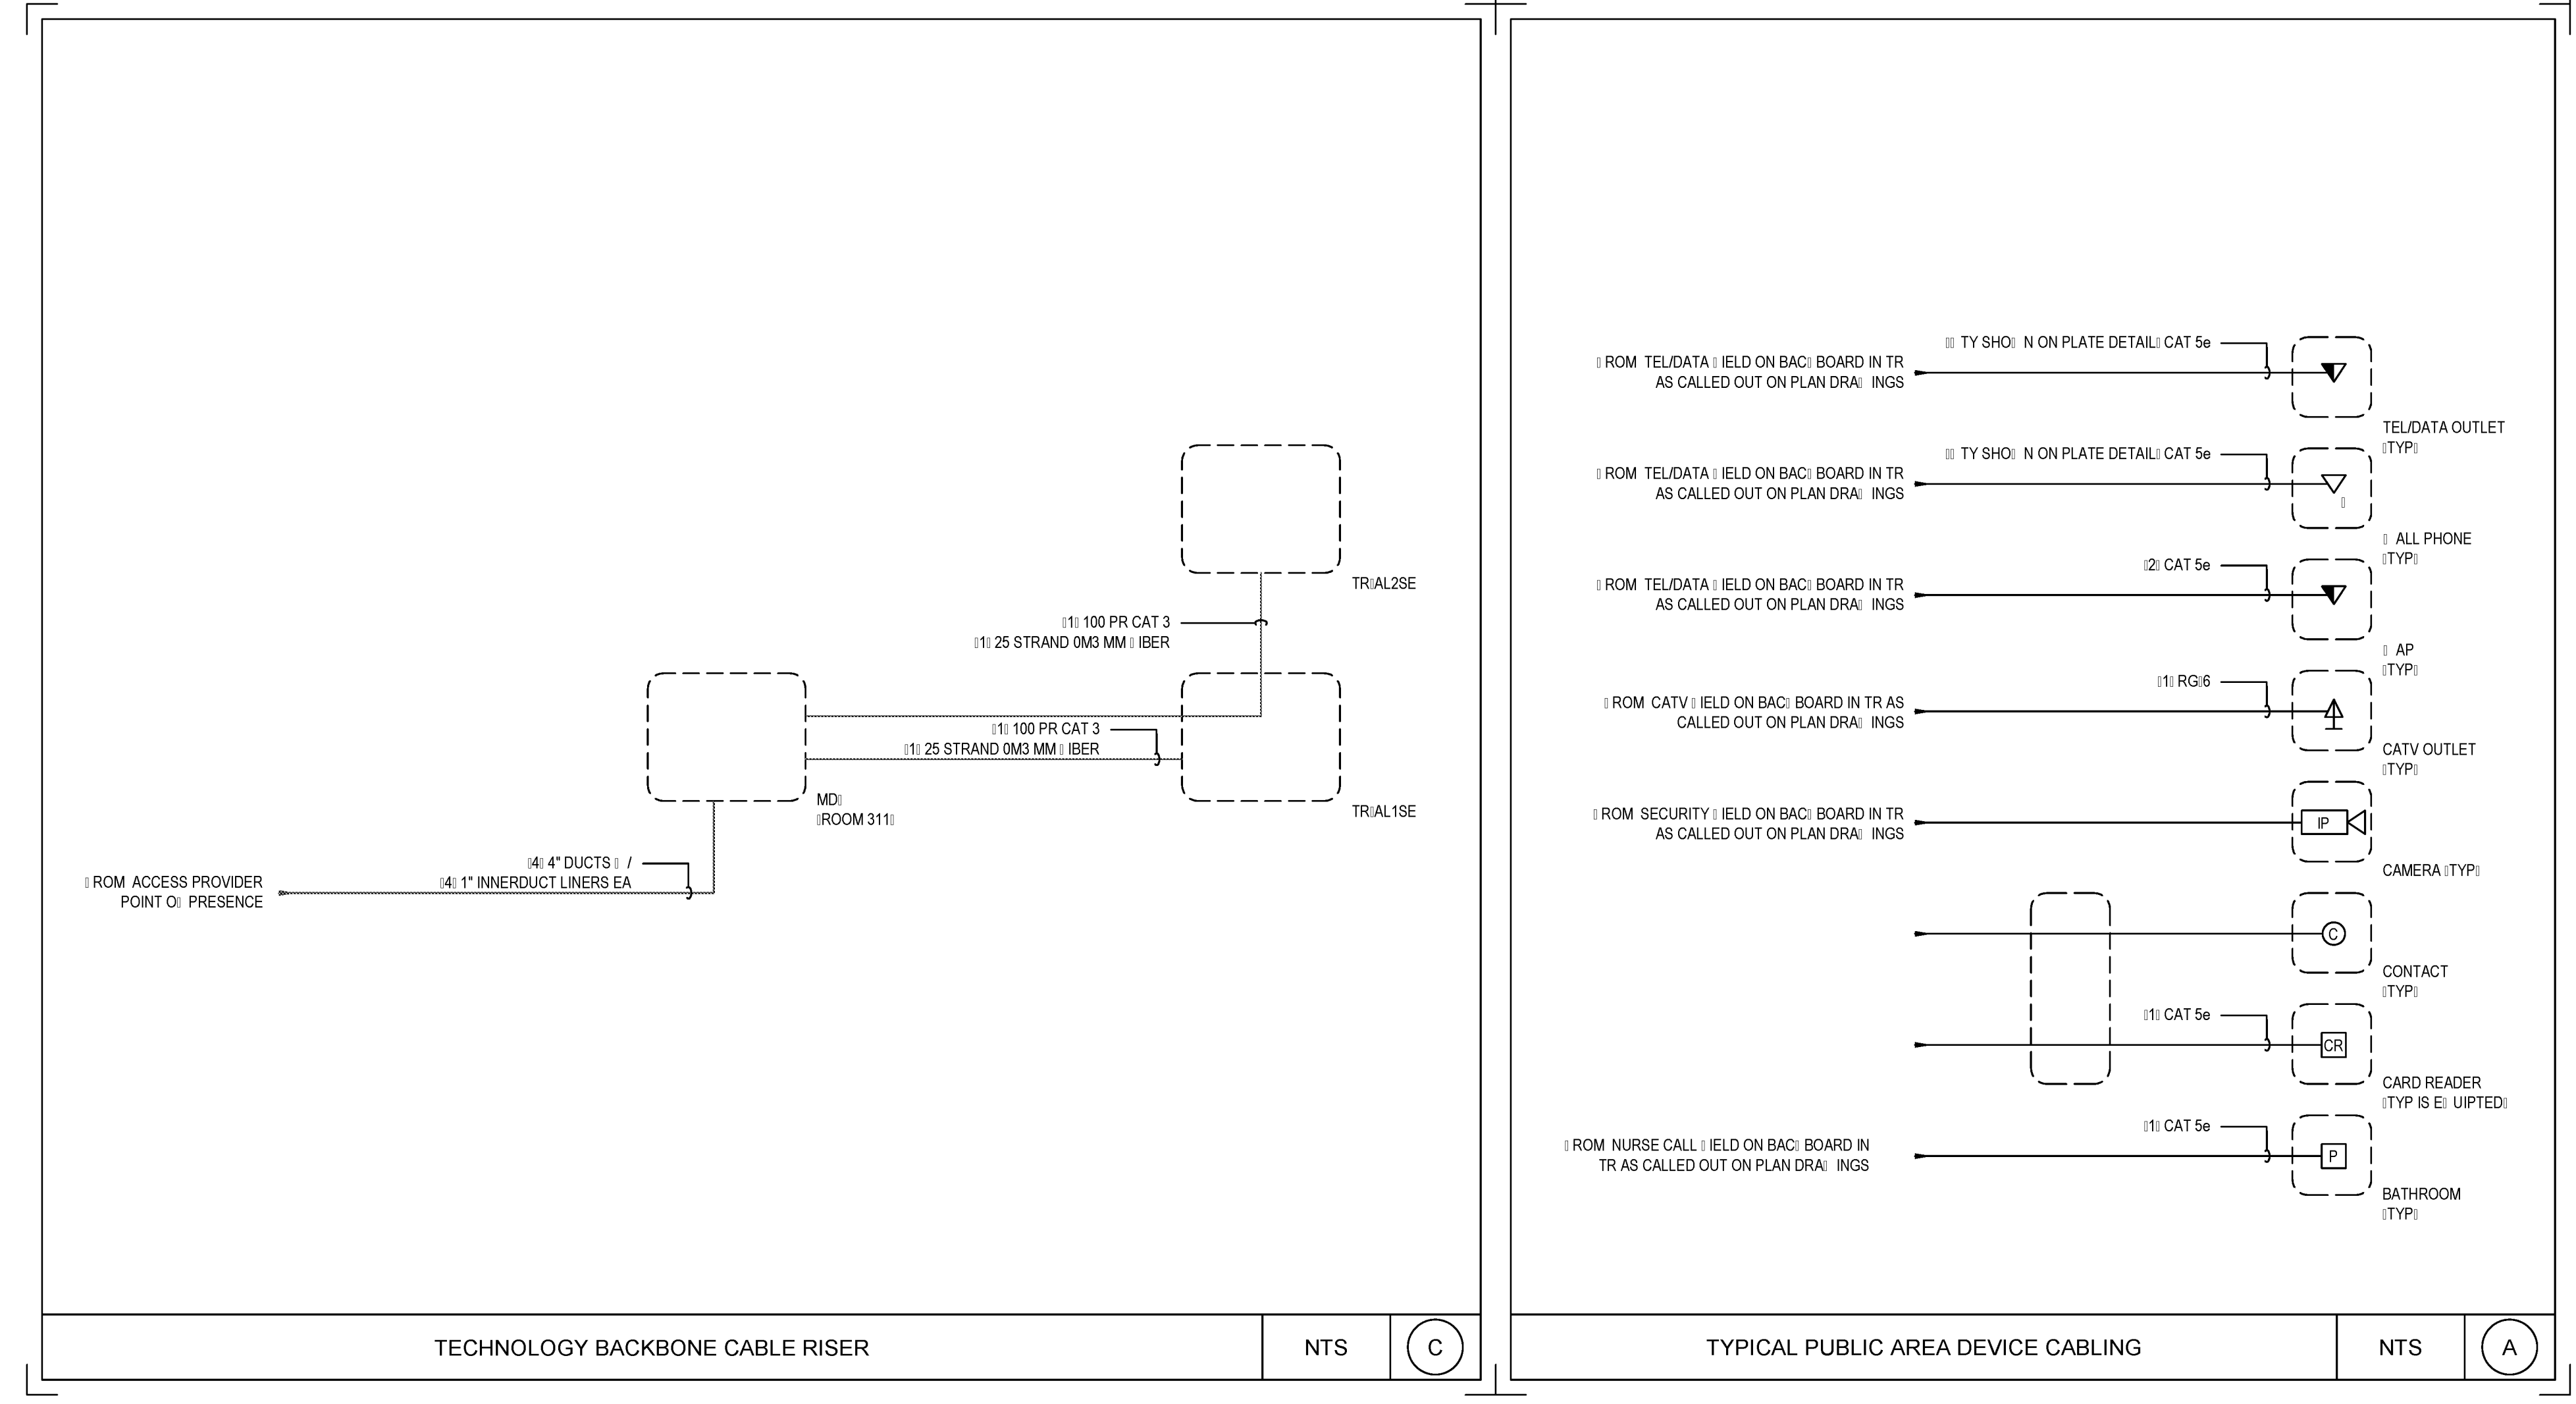

pi architects
3500 Jefferson St. Suite 303
Austin, TX 78731
P: (512) 231-1910
F: (512) 231-1950
www.piarch.com

architecture + master planning
interior architecture

**WATERSTONE AT BATON ROUGE
ASSISTED LIVING & MEMORY CARE**
SIEGEN LANE
BATON ROUGE, LA 70810

ISSUE:
**QA
CONSTRUCTION
DOCUMENTS**

©2016 PI ARCHITECTS, INC.

REVISIONS:

DATE:
03/03/2016
PROJECT NUMBER:
14017
SHEET TITLE:
TELECOM/SECURITY/AV
ELECTRONICS
TYPICAL DEVICE RISER
DIAGRAMS

SHEET:
T3.3

BIM Server: S:\V\F2015 - BIM Server\174017 Concordia Baton Rouge | Ver: 18.001 | Monday, February 22, 2016 | 11:44 PM