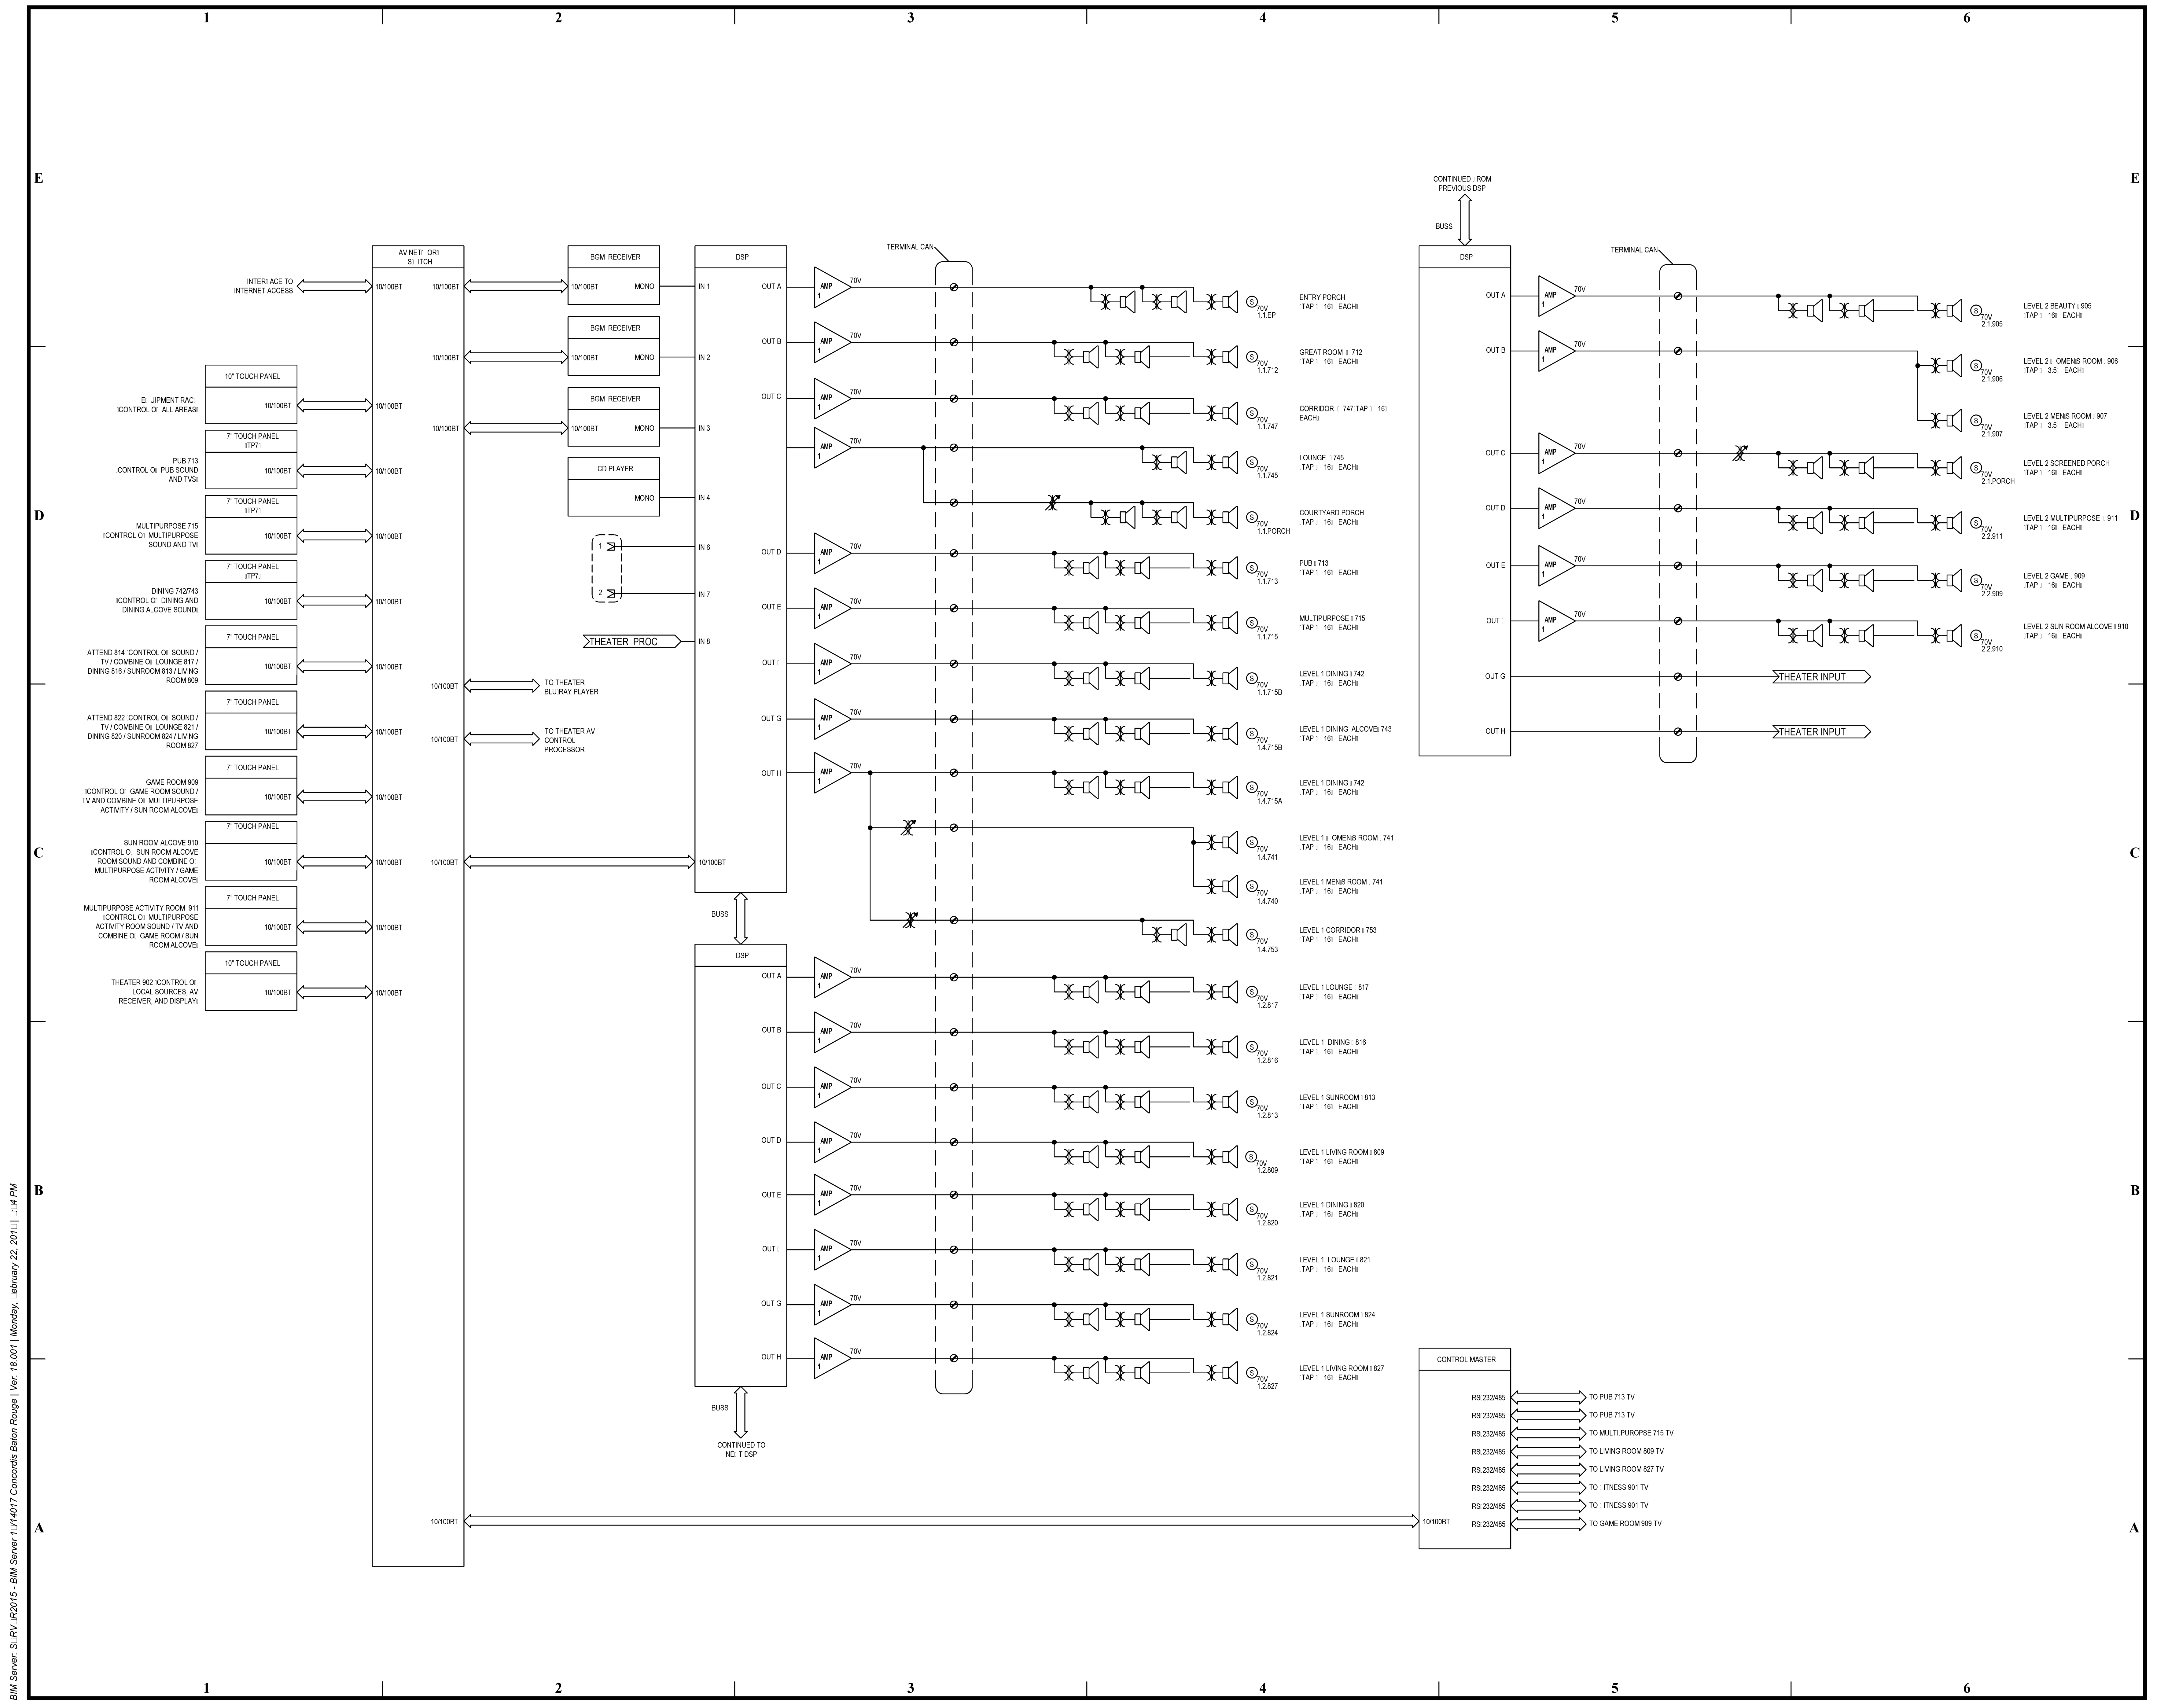

**WATERSTONE AT BATON ROUGE**
  
**ASSISTED LIVING & MEMORY CARE**
  
 SIEGEN LANE
   
 BATON ROUGE, LA 70810

ISSUE:
   
**QA CONSTRUCTION DOCUMENTS**

©2016 PI ARCHITECTS, INC.

REVISIONS:

DATE: 03/03/2016
   
 PROJECT NUMBER: 14017
   
 SHEET TITLE: TELECOM/SECURITY/AV ELECTRONICS BACKGROUND MUSIC AUDIO BLOCK DIAGRAM

SHEET: **T3.1**

BIM Server: S:\V\F2015 - BIM Server\1714017 Concordia Baton Rouge | Ver: 18.001 | Monday, February 22, 2016 | 11:47 AM