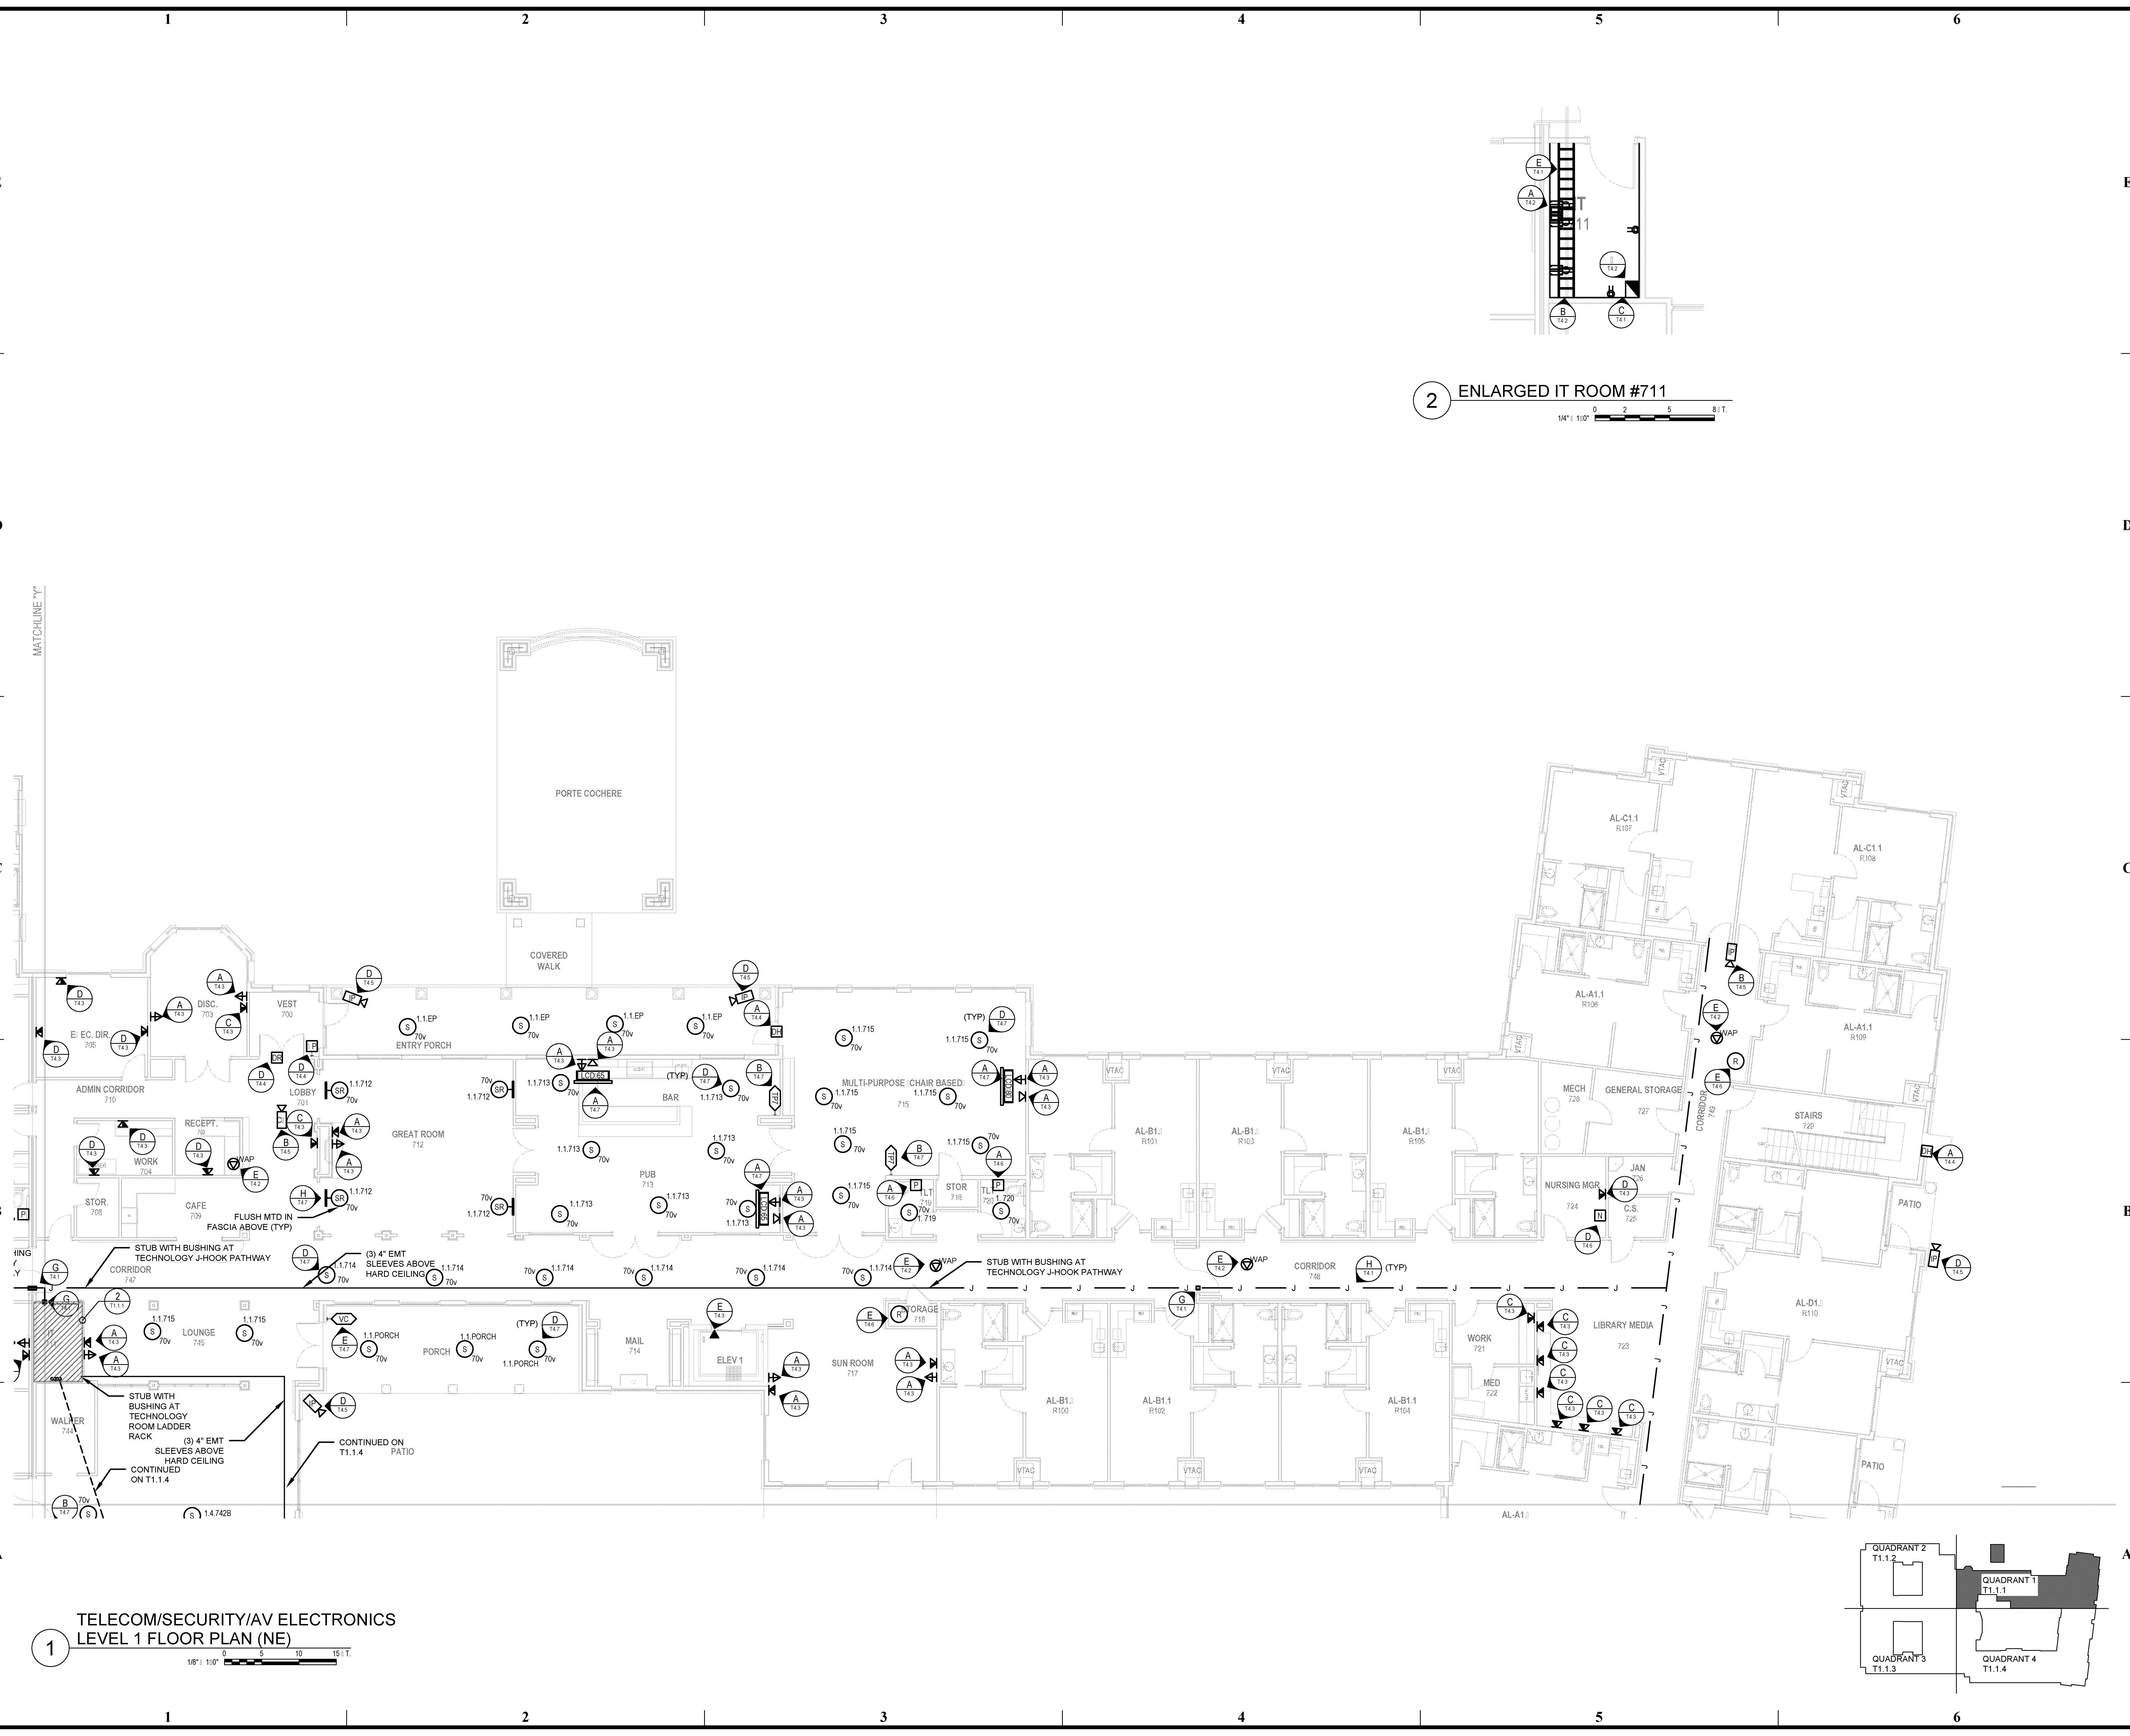

2 ENLARGED IT ROOM #711  
 1/4" = 10'

1 TELECOM/SECURITY/AV ELECTRONICS LEVEL 1 FLOOR PLAN (NE)  
 1/8" = 110'

BIM Server: S:\RV\RV2015 - BIM Server\1\14017 Concordia Baton Rouge\1 Ver. 18.001\Monday, February 22, 2016 11:14 PM