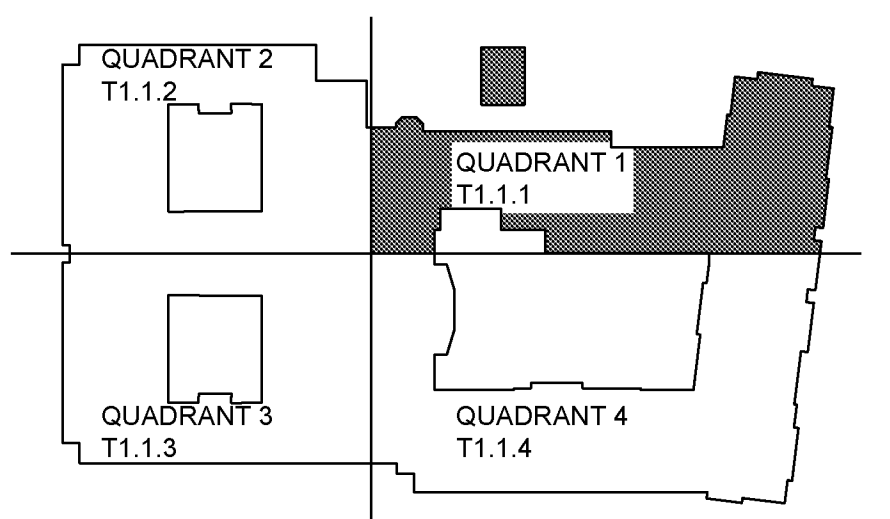

2 ENLARGED IT ROOM #711  
 1/4" = 10'

1 TELECOM/SECURITY/AV ELECTRONICS LEVEL 1 FLOOR PLAN (NE)  
 1/8" = 110'

BIM Server: S:\RV\RV2015 - BIM Server\1\14017 Concordia Baton Rouge\1 Ver. 18.001\Monday, February 22, 2016 11:14 PM