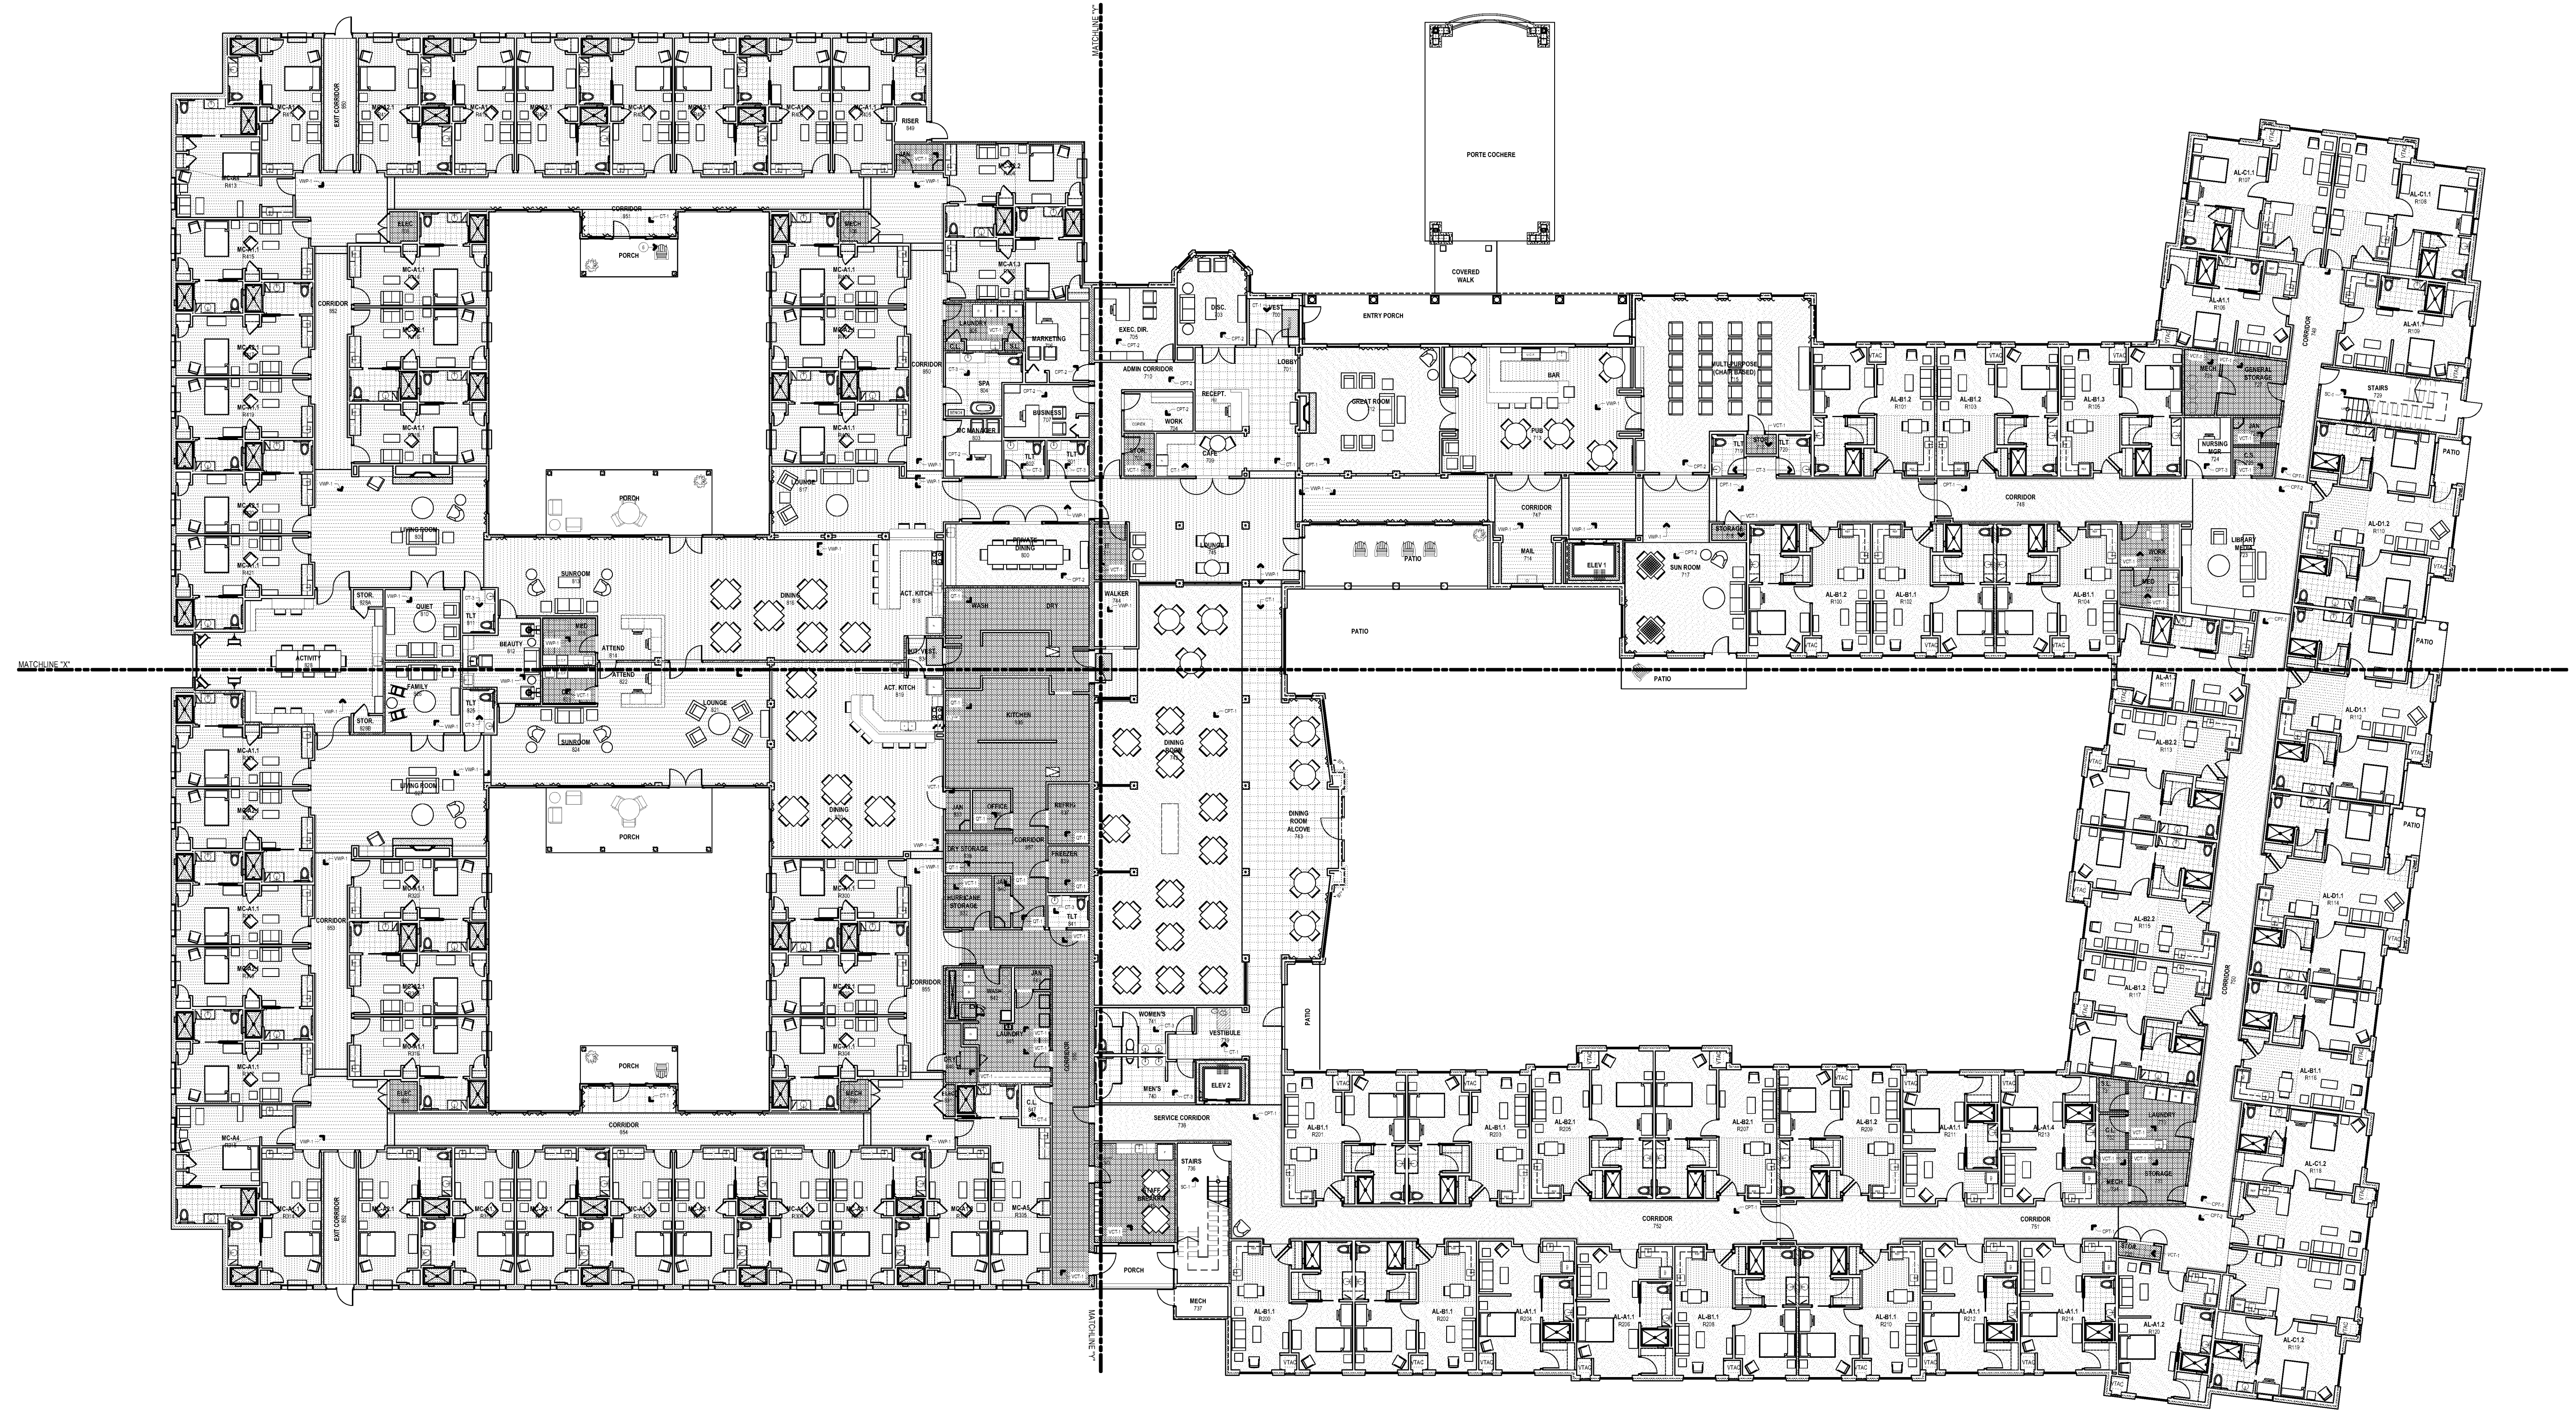

BIM Server: SERVER2015 - BIM Server 19/14017 Concordia Baton Rouge | Ver. 19.001 | Friday, April 01, 2016 | 12:54 AM

B1 OVERALL FIRST FLOOR FINISH PLAN
SCALE: 1/16" = 1'-0"

FINISH SYMBOLS LEGEND
SCALE: 1/8" = 1'-0"

**WATERSTONE AT BATON ROUGE
ASSISTED LIVING & MEMORY CARE**
SIEGEN LANE
BATON ROUGE, LA 70810

ISSUE: PERMIT SET

©2016 PI ARCHITECTS, INC.

REVISIONS:

DATE: 03/31/2016
PROJECT NUMBER: 14017
SHEET TITLE: OVERALL FIRST FLOOR FINISH PLAN

SHEET: **A10.1**