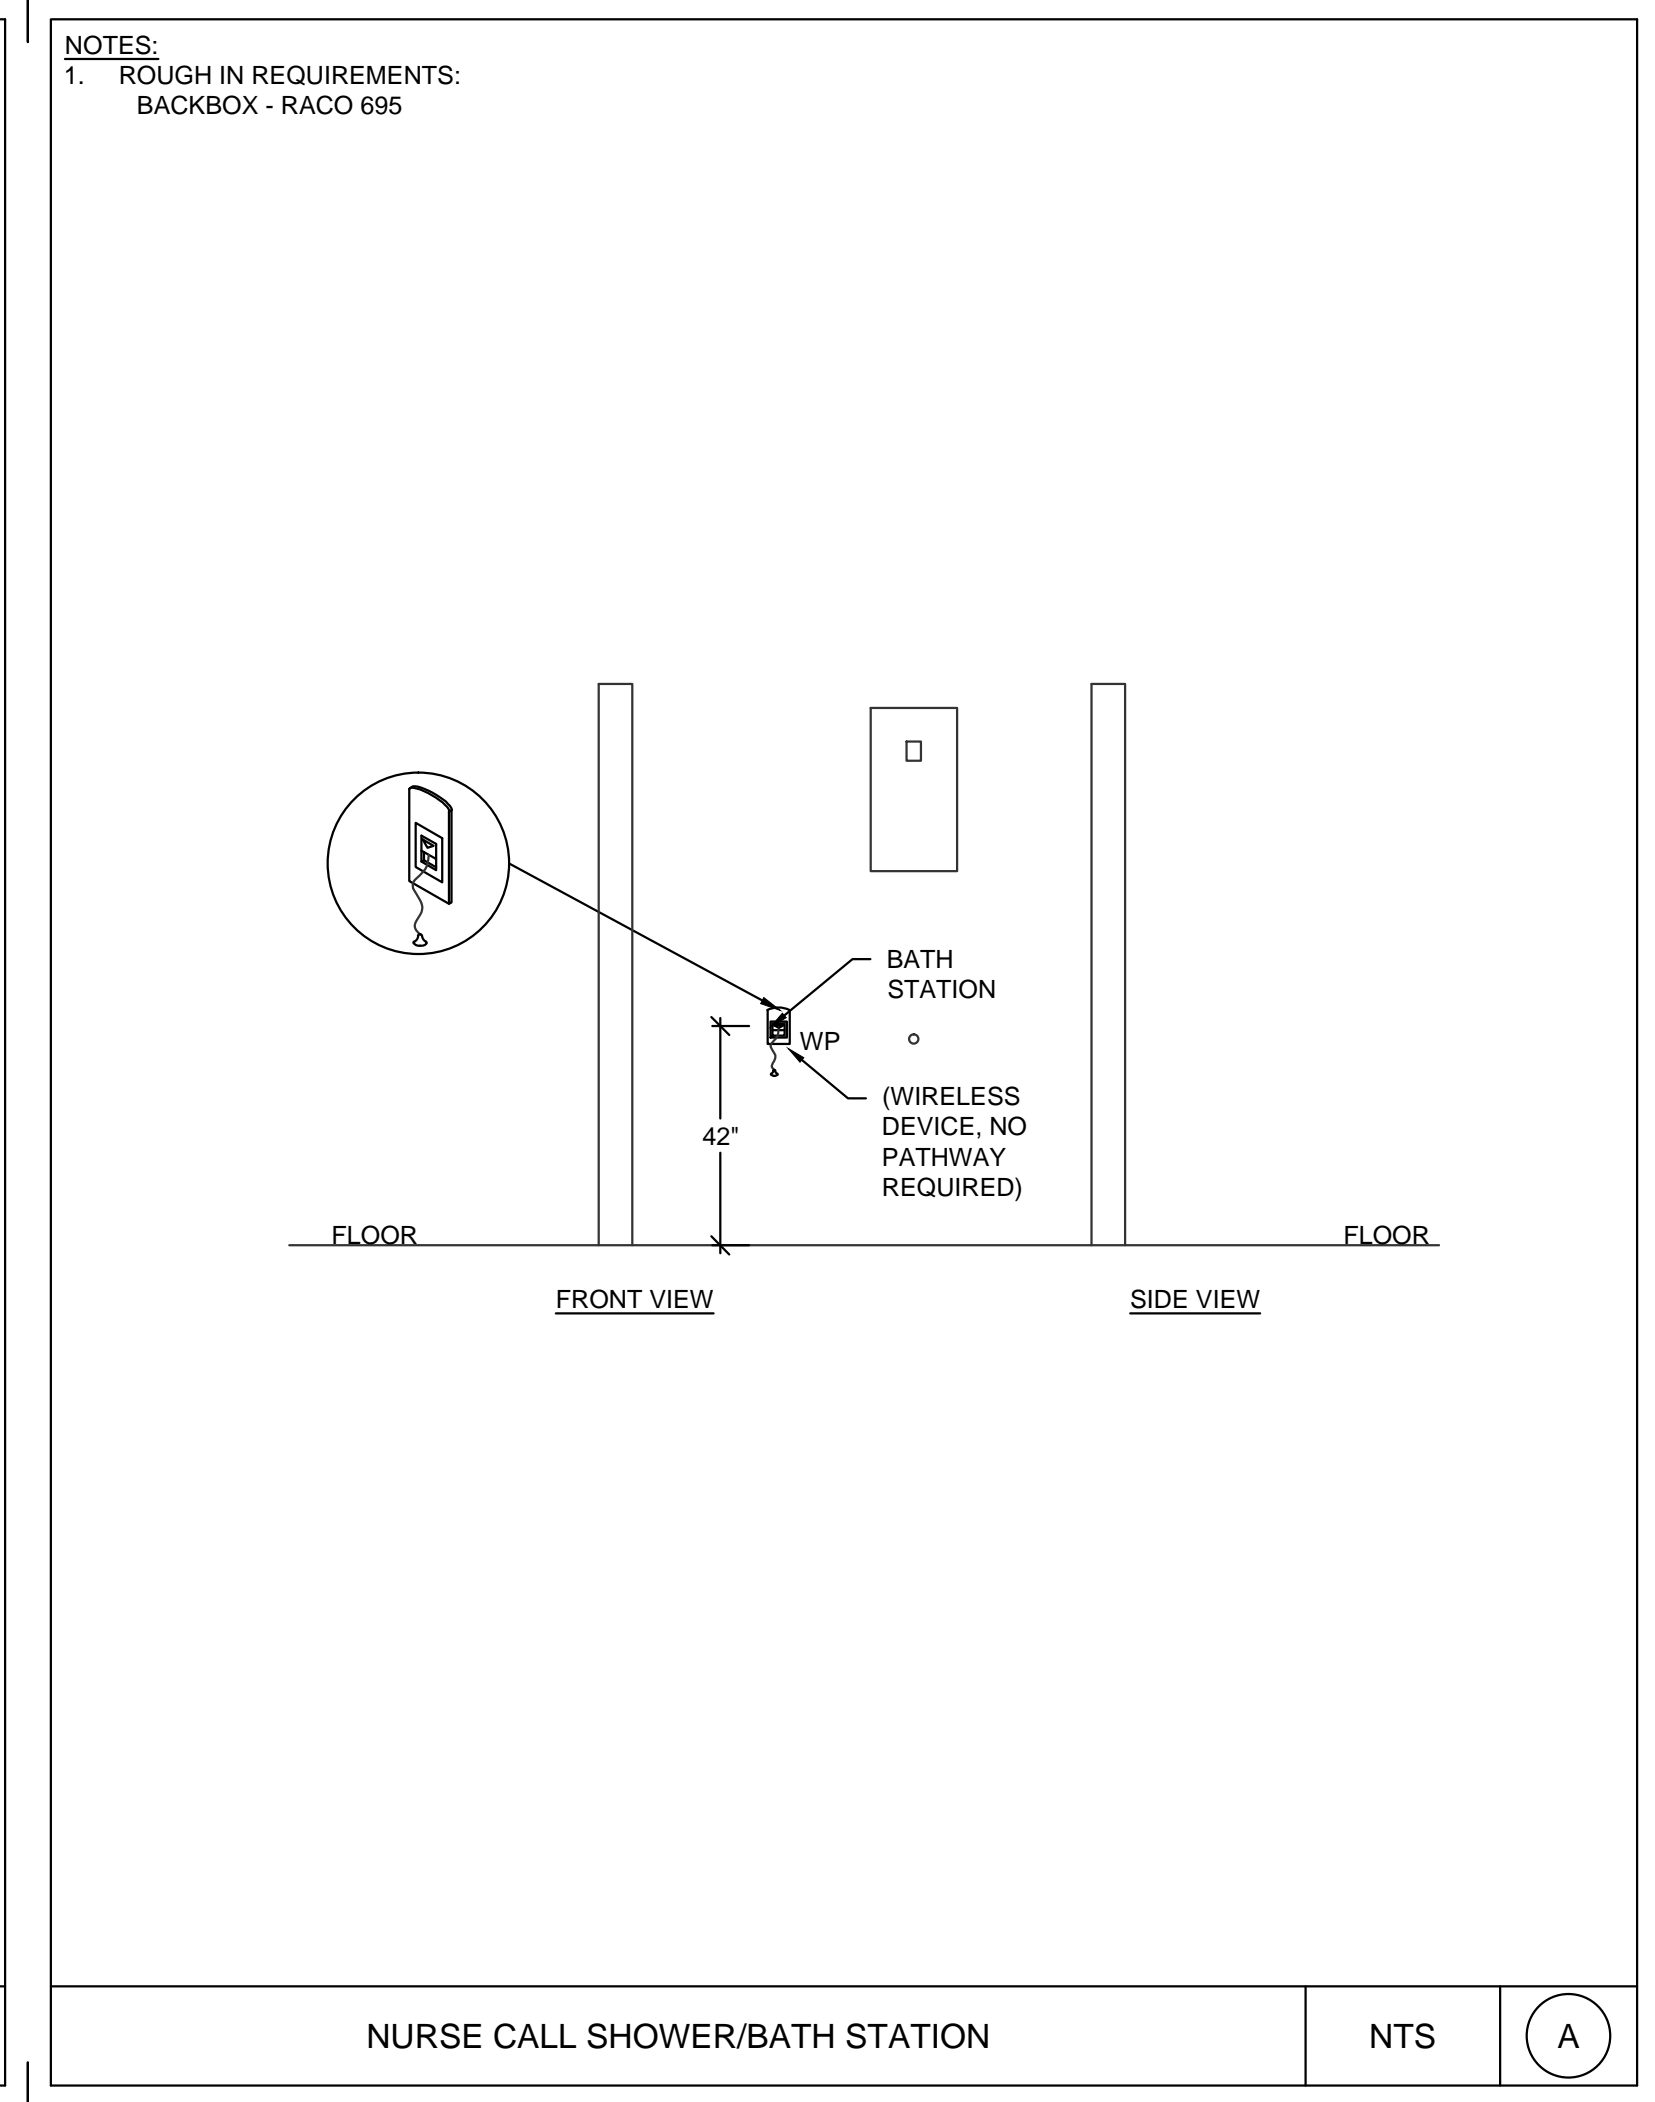

BIM Server: SERVER2015 - BIM Server 19/14/17 Concordia Baton Rouge | Ver. 18.001 | Monday, February 22, 2016 | 3:34 PM

E  
D  
C  
B  
A

1 2 3 4 5 6