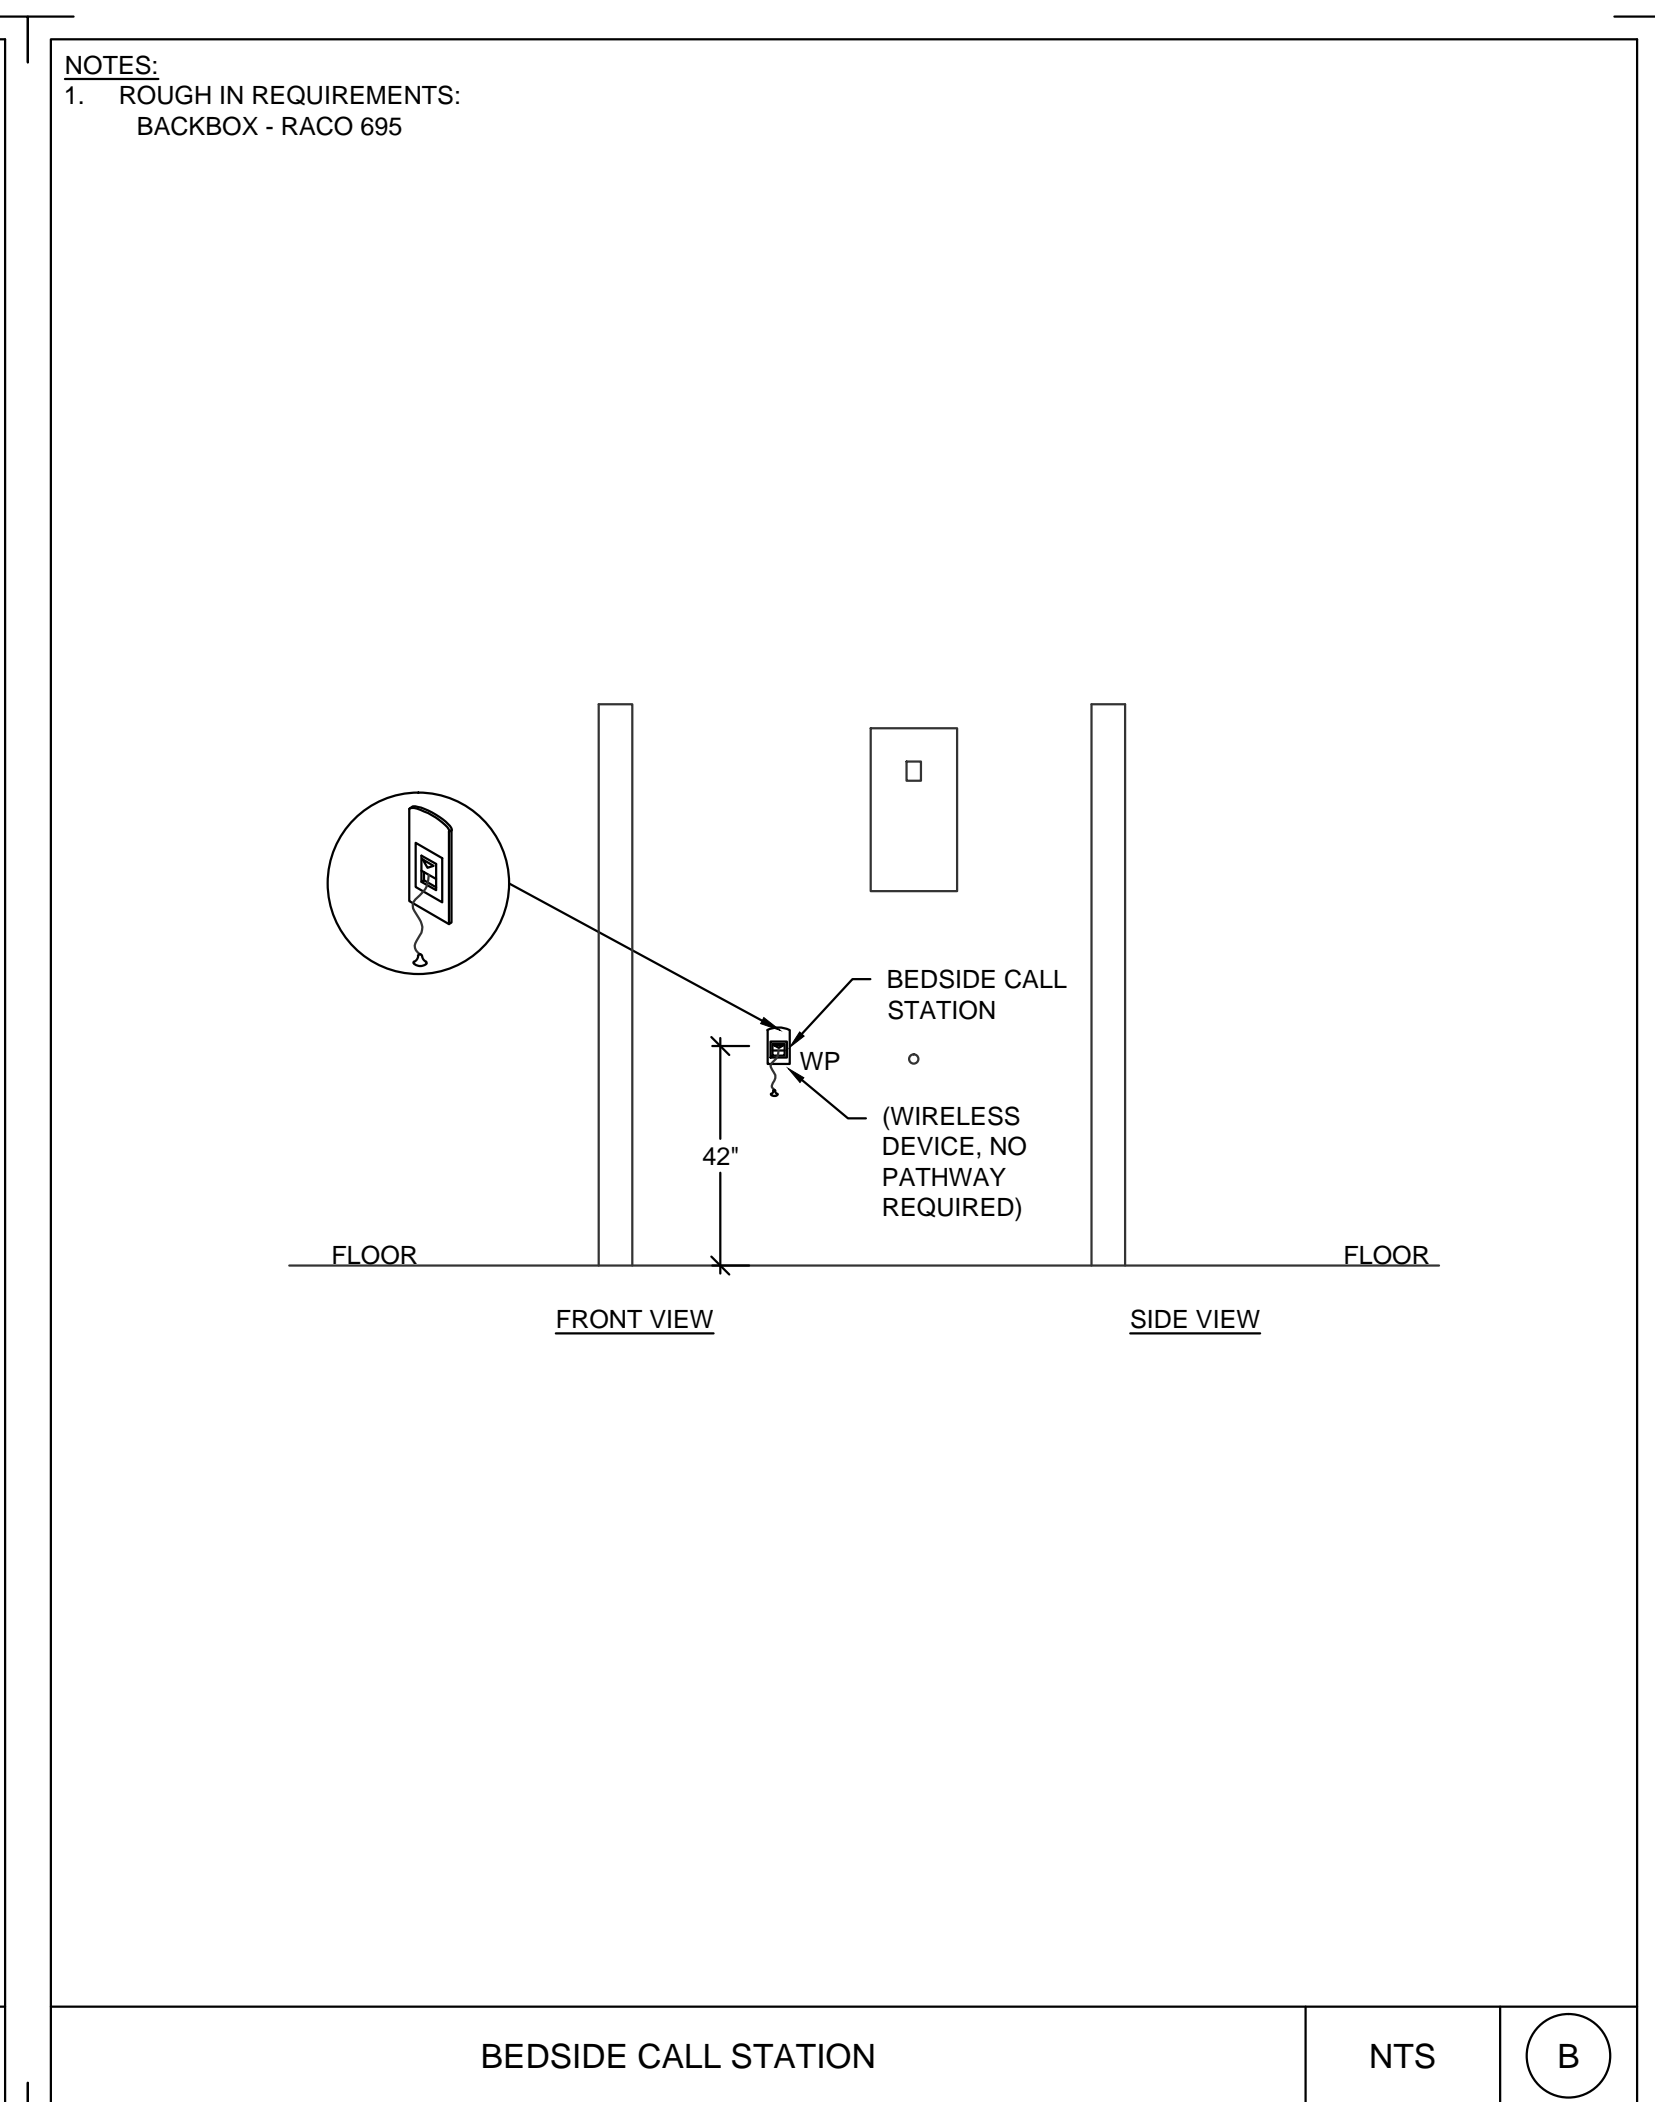

BIM Server: SERVER2015 - BIM Server 19/14/17 Concordia Baton Rouge | Ver. 18.001 | Monday, February 22, 2016 | 3:34 PM

E  
D  
C  
B  
A

1 2 3 4 5 6